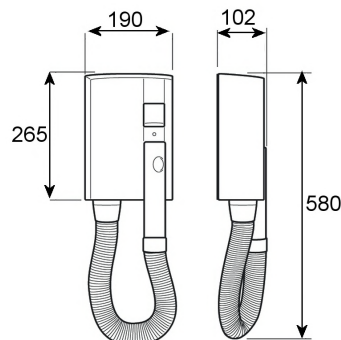

### Specification

Voltage	220 / 240v 50/60Hz
Wattage	1000w / 1200w
Protection	IP24
Timer	8 min automatic safety timer.
Operation	Automatic start when the handgrip is removed from its holder.
Hose	1.2 metre extendable hose
Fixing	Easy wall mounting using the screws provided.

### Valera Code

<b>EPANB1</b>	Valera Hotello 1200 in white for hotel use.	830.01/T
<b>EPANB4</b>	Valera Hotello 1200 in white for medium use.	830.02/T
<b>EPANBS</b>	Valera Hotello 1200 in silver / black.	830.01/TS

### Packing Details

Width	21 cm
Height	48 cm
Depth	12 cm
Weight	1.9 kg
Quantity	1

Easy and quick installation

MADE IN THE EU

The manufacturer reserve the right to change specifications without prior notice